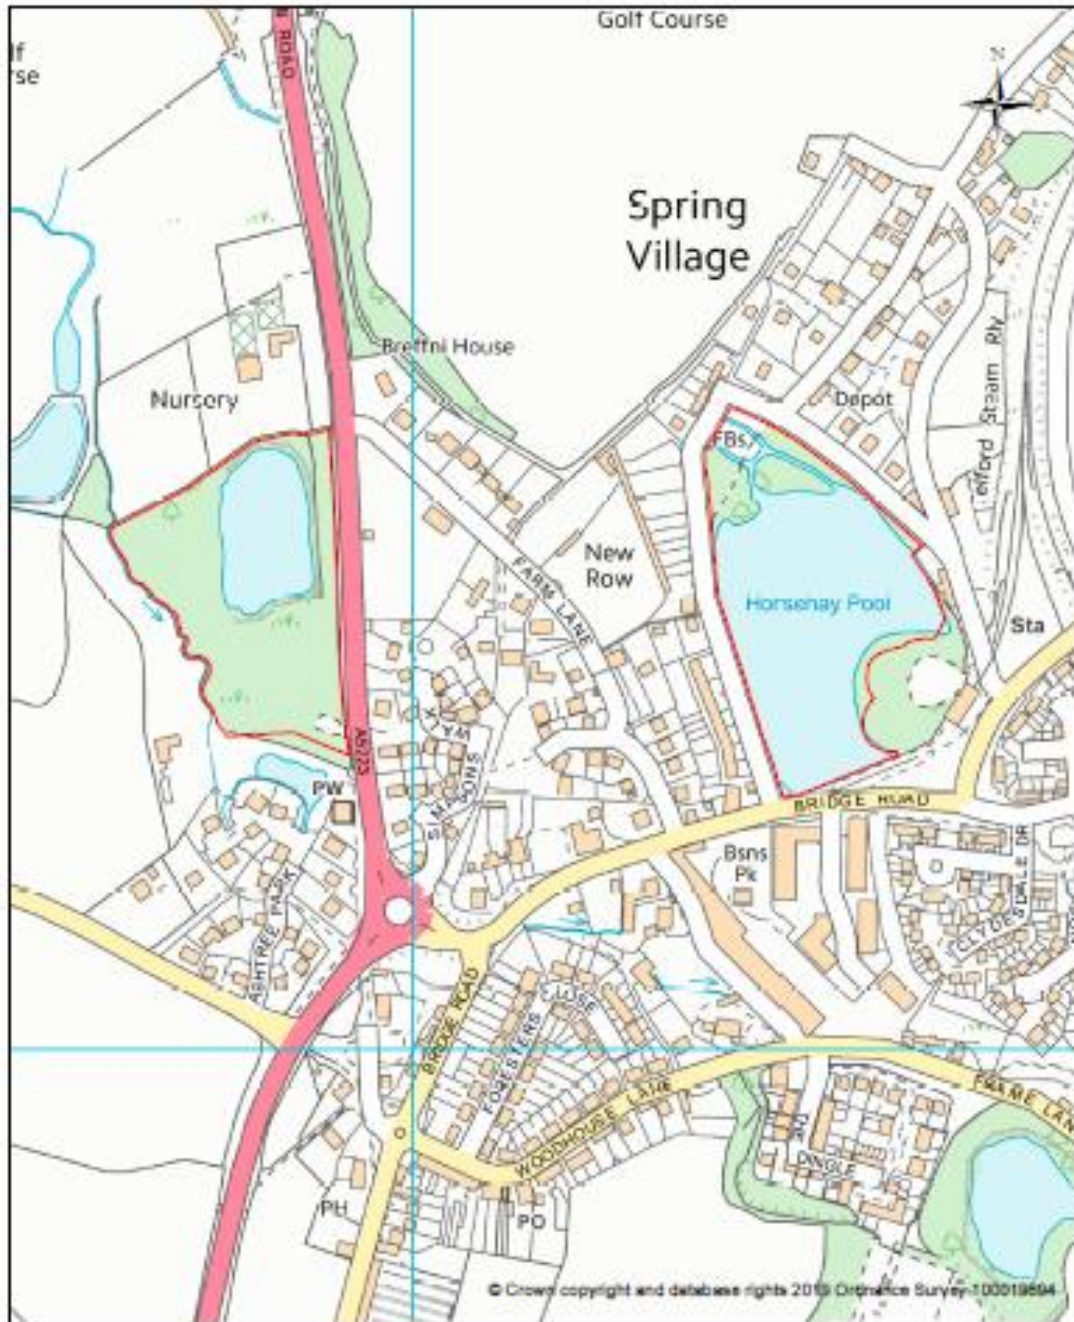

Holmer Lake with Kemberton Meadow and Mounds (Madeley & Sutton Hill Ward, The Nedge Ward and Brookside Ward)

Holmer Lake with Kemberton Meadow and Mounds pLNR

Drawn by Fran Lancaster

18th July 2022

Horsehay Pool with Simpsons Pool (Horsehay & Lightmoor Ward)

Horsehay Pool with Simpsons Pool pLNR
Drawn by Fran Lancaster
18th July 2022

Snedshill and the Flash and Pitmound (Priorslee Ward and St Georges Ward)

Snedshill and the Flash and Pitmound pLNR

Drawn by Fran Lancaster