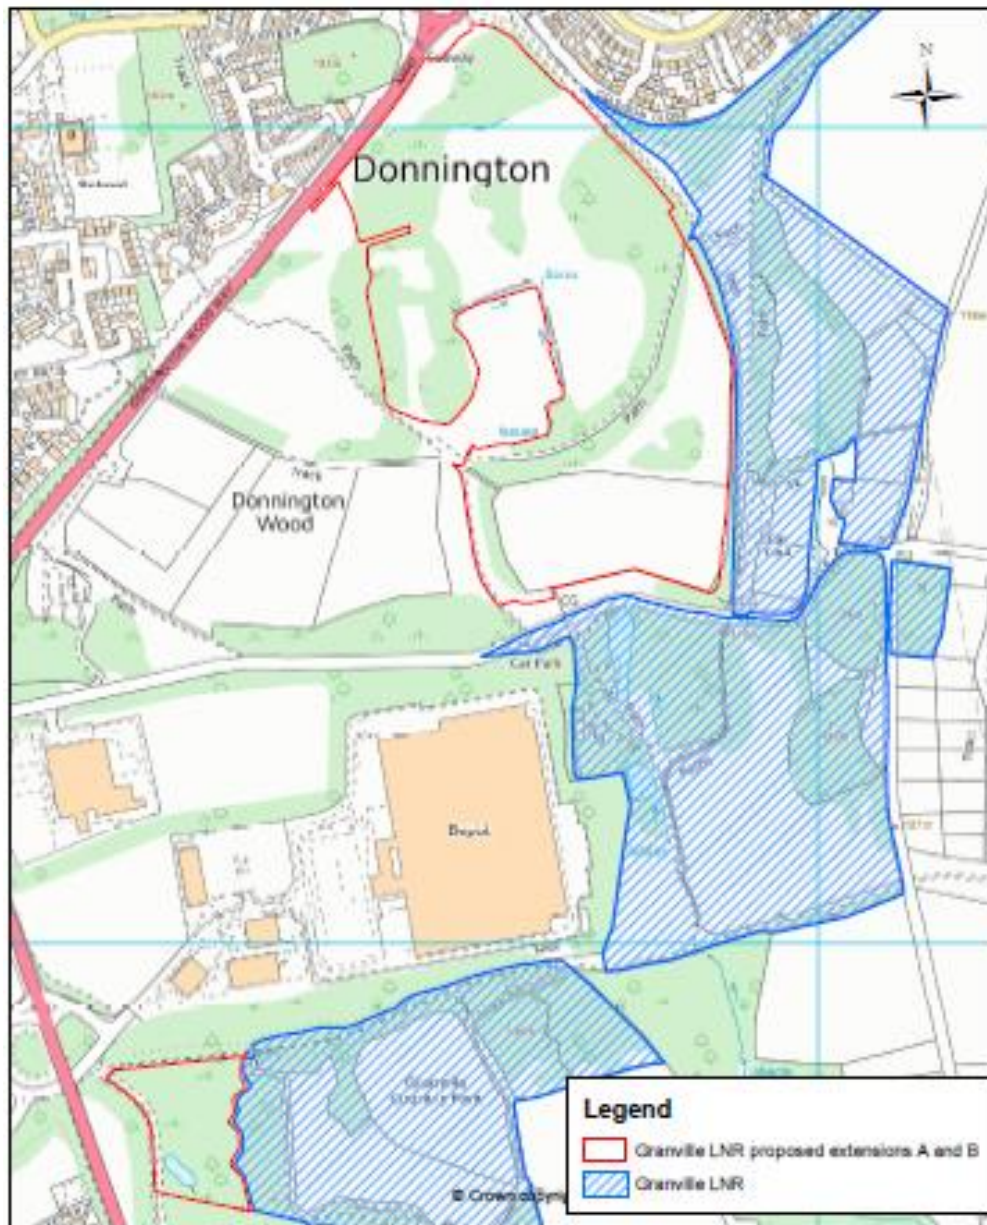

18th July 2022

Telford & Wrekin
COUNCIL

Langley Fields (Malinslee & Dawley Bank Ward)

Langley Fields pLNR
Drawn by Fran Lancaster
18th August 2022

Extension to Dothill LNR (Dothill Ward, Shawbirch Ward and Admaston & Bratton Ward)

Dothill Extension pLNR
Existing Dothill LNR in blue
Drawn by Fran Lancaster
1st September 2022

Extensions to Granville LNR (Muxton Ward)

Granville LNR proposed extensions
Drawn by Fran Lancaster
18th August 2022