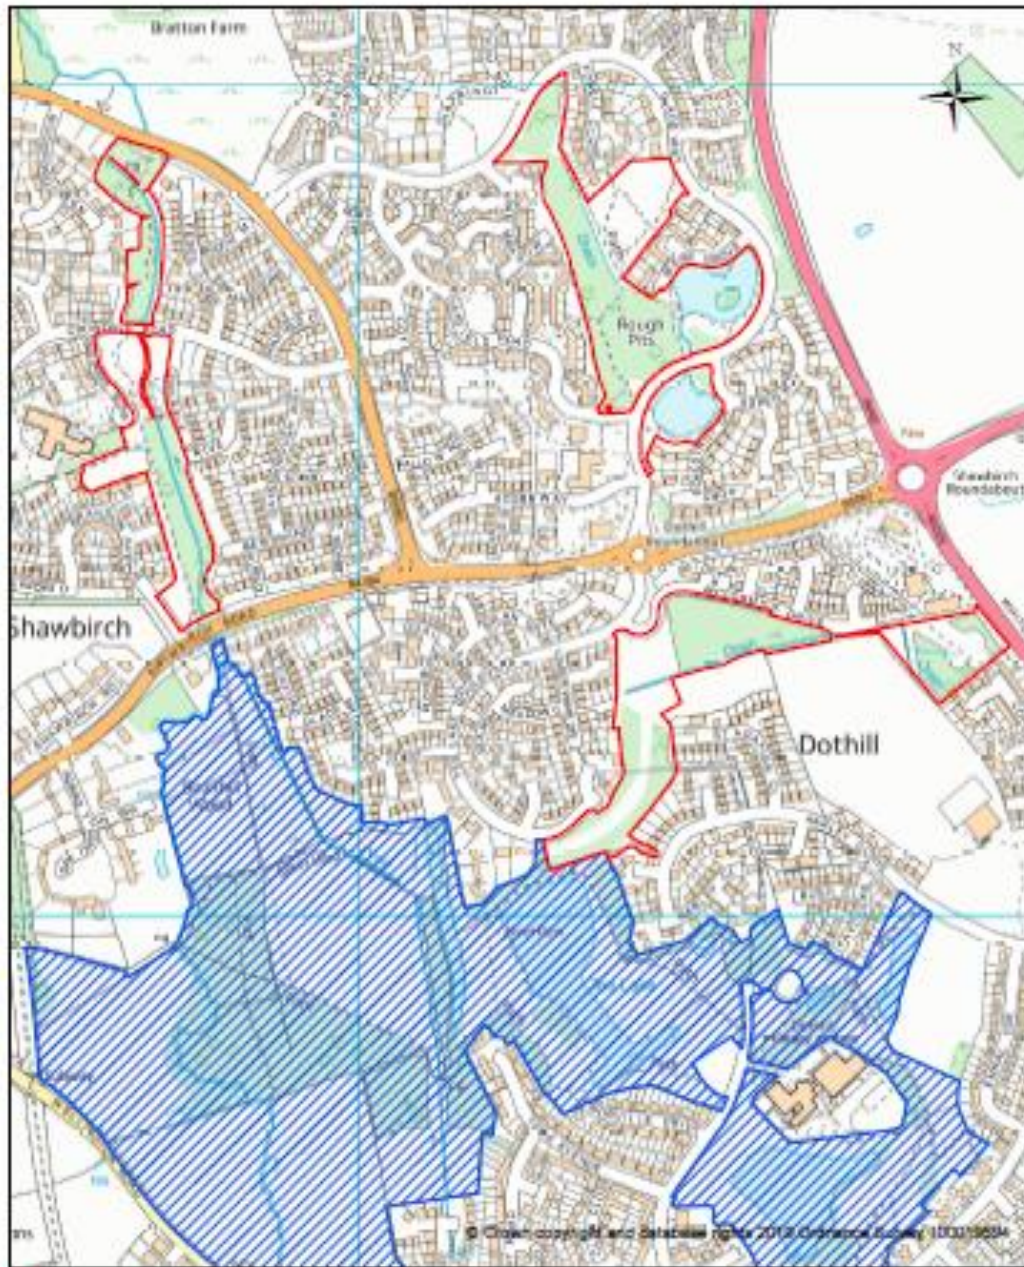

18th July 2022

Telford & Wrekin
COUNCIL

Langley Fields (Malinslee & Dawley Bank Ward)

Langley Fields pLNR
Drawn by Fran Lancaster
18th August 2022

Extension to Dothill LNR (Dothill Ward, Shawbirch Ward and Admaston & Bratton Ward)