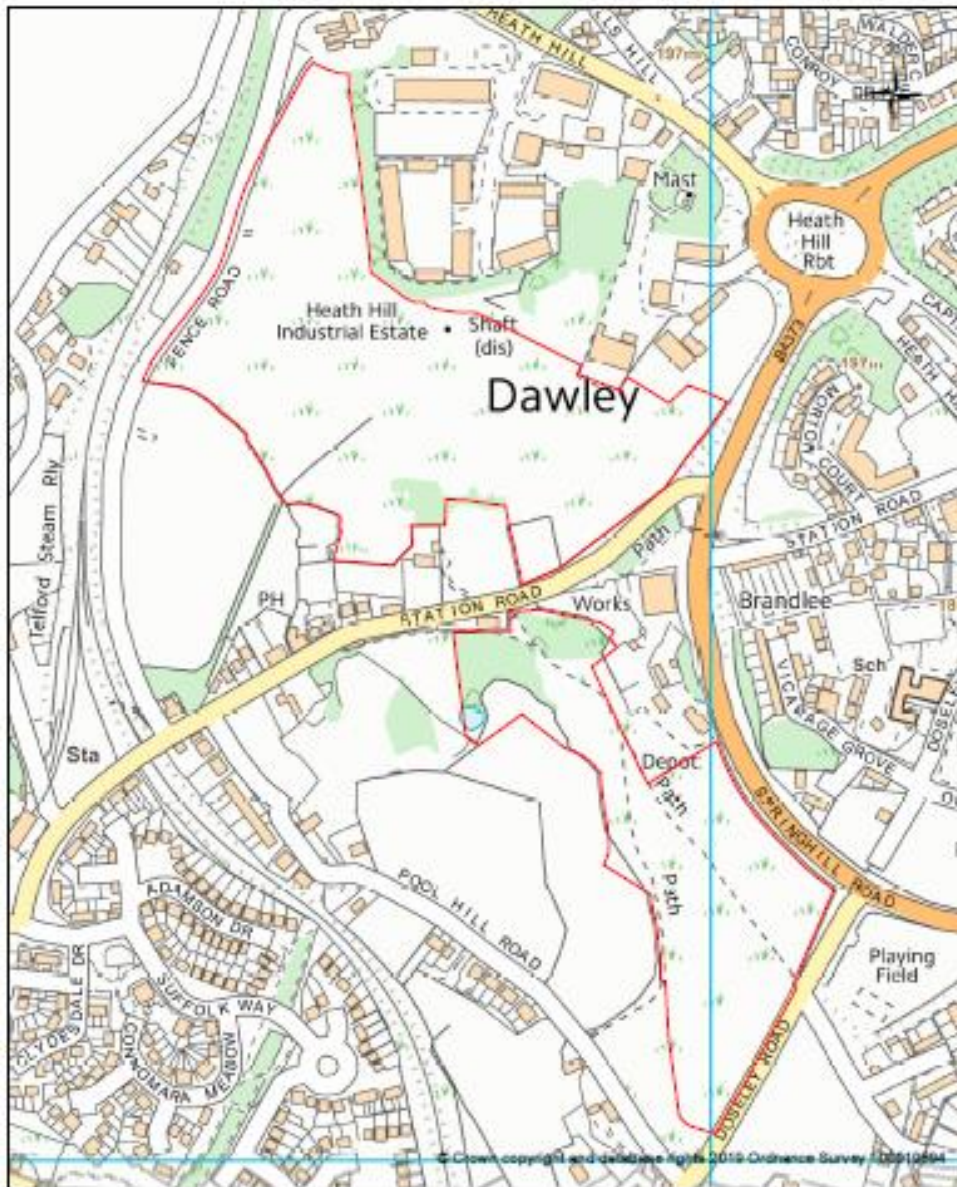

Appendix 1: Site Maps

Central Hall (Donnington Ward)

Telford & Wrekin
COUNCIL

Central Hall pLNR
Drawn by Fran Lancaster
18th August 2022

Heath Hill and Pool Hill (Dawley & Aqueduct Ward)

Heath Hill and Pool Hill pLNR
Drawn by Fran Lancaster
18th July 2022

Holmer Lake with Kemberton Meadow and Mounds (Madeley & Sutton Hill Ward, The Nedge Ward and Brookside Ward)

Holmer Lake with Kemberton Meadow and Mounds pLNR

Drawn by Fran Lancaster

18th July 2022

Horsehay Pool with Simpsons Pool (Horsehay & Lightmoor Ward)

Horsehay Pool with Simpsons Pool pLNR
Drawn by Fran Lancaster
18th July 2022

Snedshill and the Flash and Pitmound (Priorslee Ward and St Georges Ward)

Snedshill and the Flash and Pitmound pLNR

Drawn by Fran Lancaster

18th July 2022

Telford & Wrekin
COUNCIL

Langley Fields (Malinslee & Dawley Bank Ward)

Langley Fields pLNR
Drawn by Fran Lancaster
18th August 2022

Extension to Dothill LNR (Dothill Ward, Shawbirch Ward and Admaston & Bratton Ward)