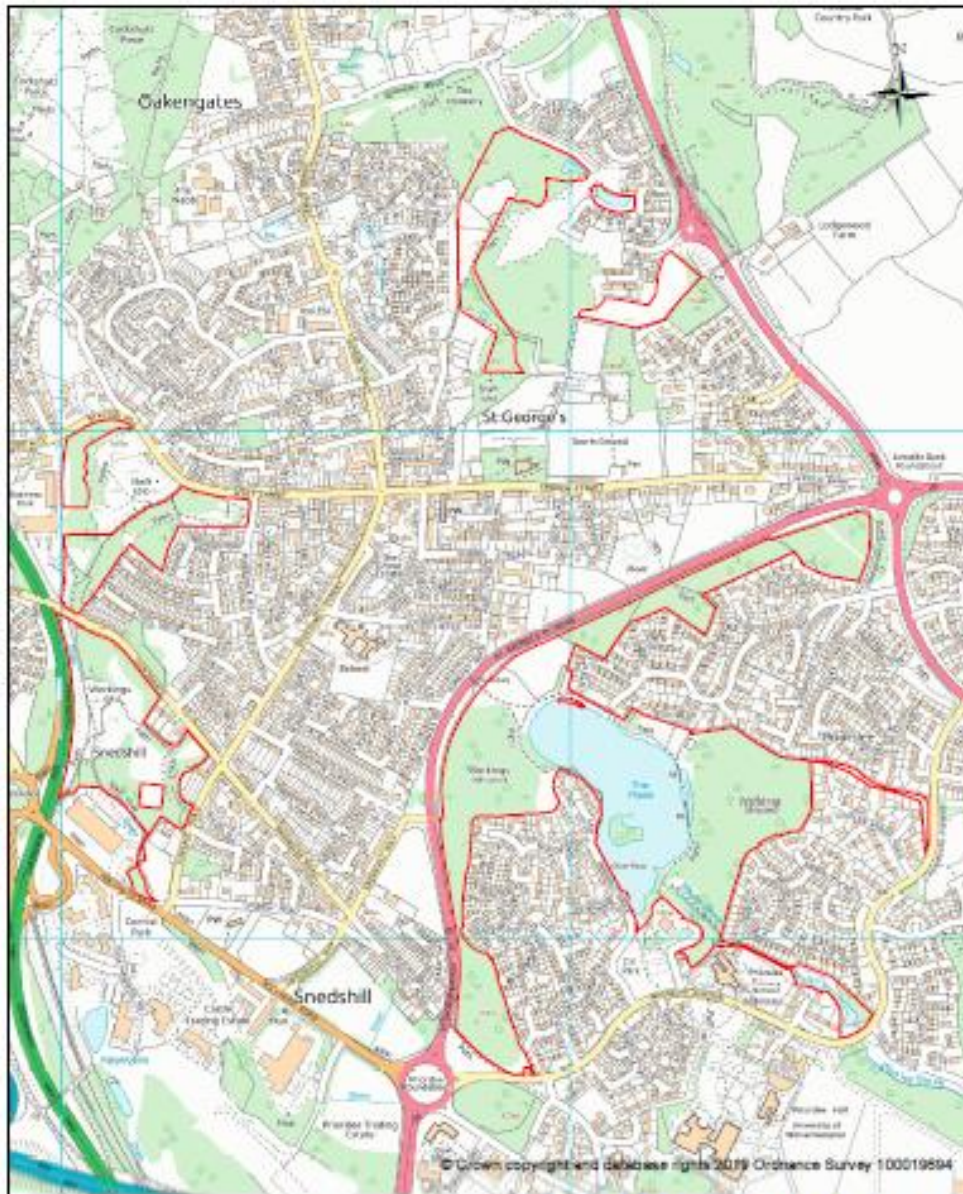

Holmer Lake with Kemberton Meadow and Mounds (Madeley & Sutton Hill Ward, The Nedge Ward and Brookside Ward)

Holmer Lake with Kemberton Meadow and Mounds pLNR

Drawn by Fran Lancaster

18th July 2022

Horsehay Pool with Simpsons Pool (Horsehay & Lightmoor Ward)

Horsehay Pool with Simpsons Pool pLNR
Drawn by Fran Lancaster
18th July 2022

Snedshill and the Flash and Pitmound (Priorslee Ward and St Georges Ward)

Snedshill and the Flash and Pitmound pLNR

Drawn by Fran Lancaster